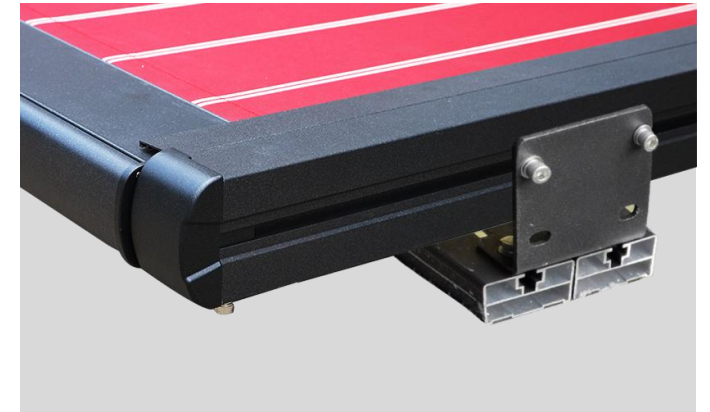

Right Angle Mounting Code

The right-angle installation code is optional to adapt to various installation scenarios. The width of the right-angle installation code is 12cm and the height is 15cm.