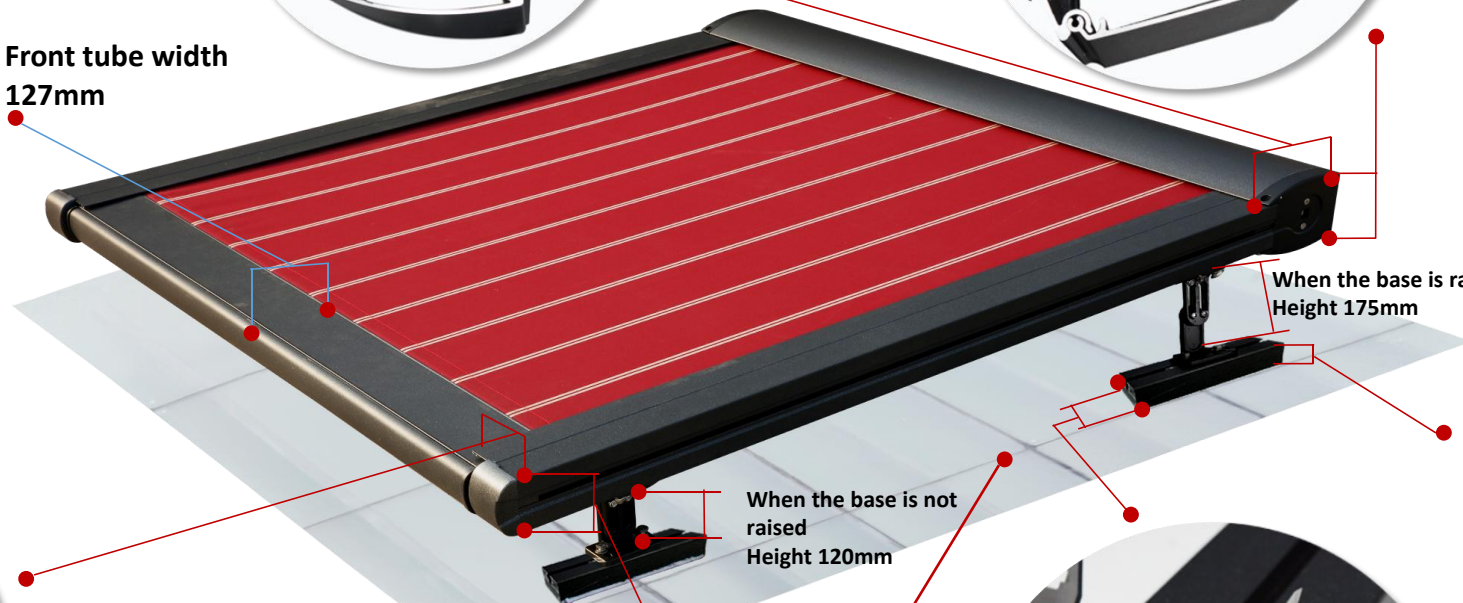

# Profile Parameters

Rear cover width  
167mm

Rear cover height  
140mm

Front tube width  
127mm

When the base is raised  
Height 175mm

When the base is not raised  
Height 120mm

glass

The height of aluminum  
bottom beam is 36mm

Orbit altitude is  
88mm

The width of aluminum bottom  
beam is 66mm

Track + screen width 100mm

When installing, can be directly with  
structural adhesive bottom beam  
aluminum on the glass.