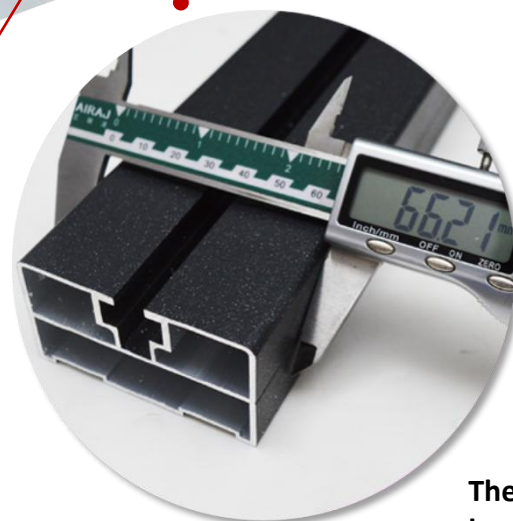

The width of aluminum bottom
beam is 66mm