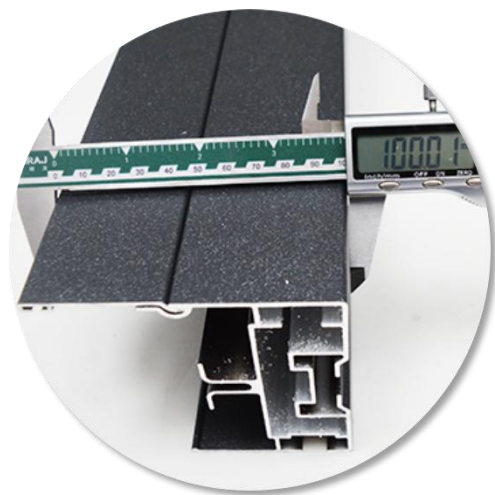

Track + screen width 100mm

When installing, can be directly with
structural adhesive bottom beam
aluminum on the glass.