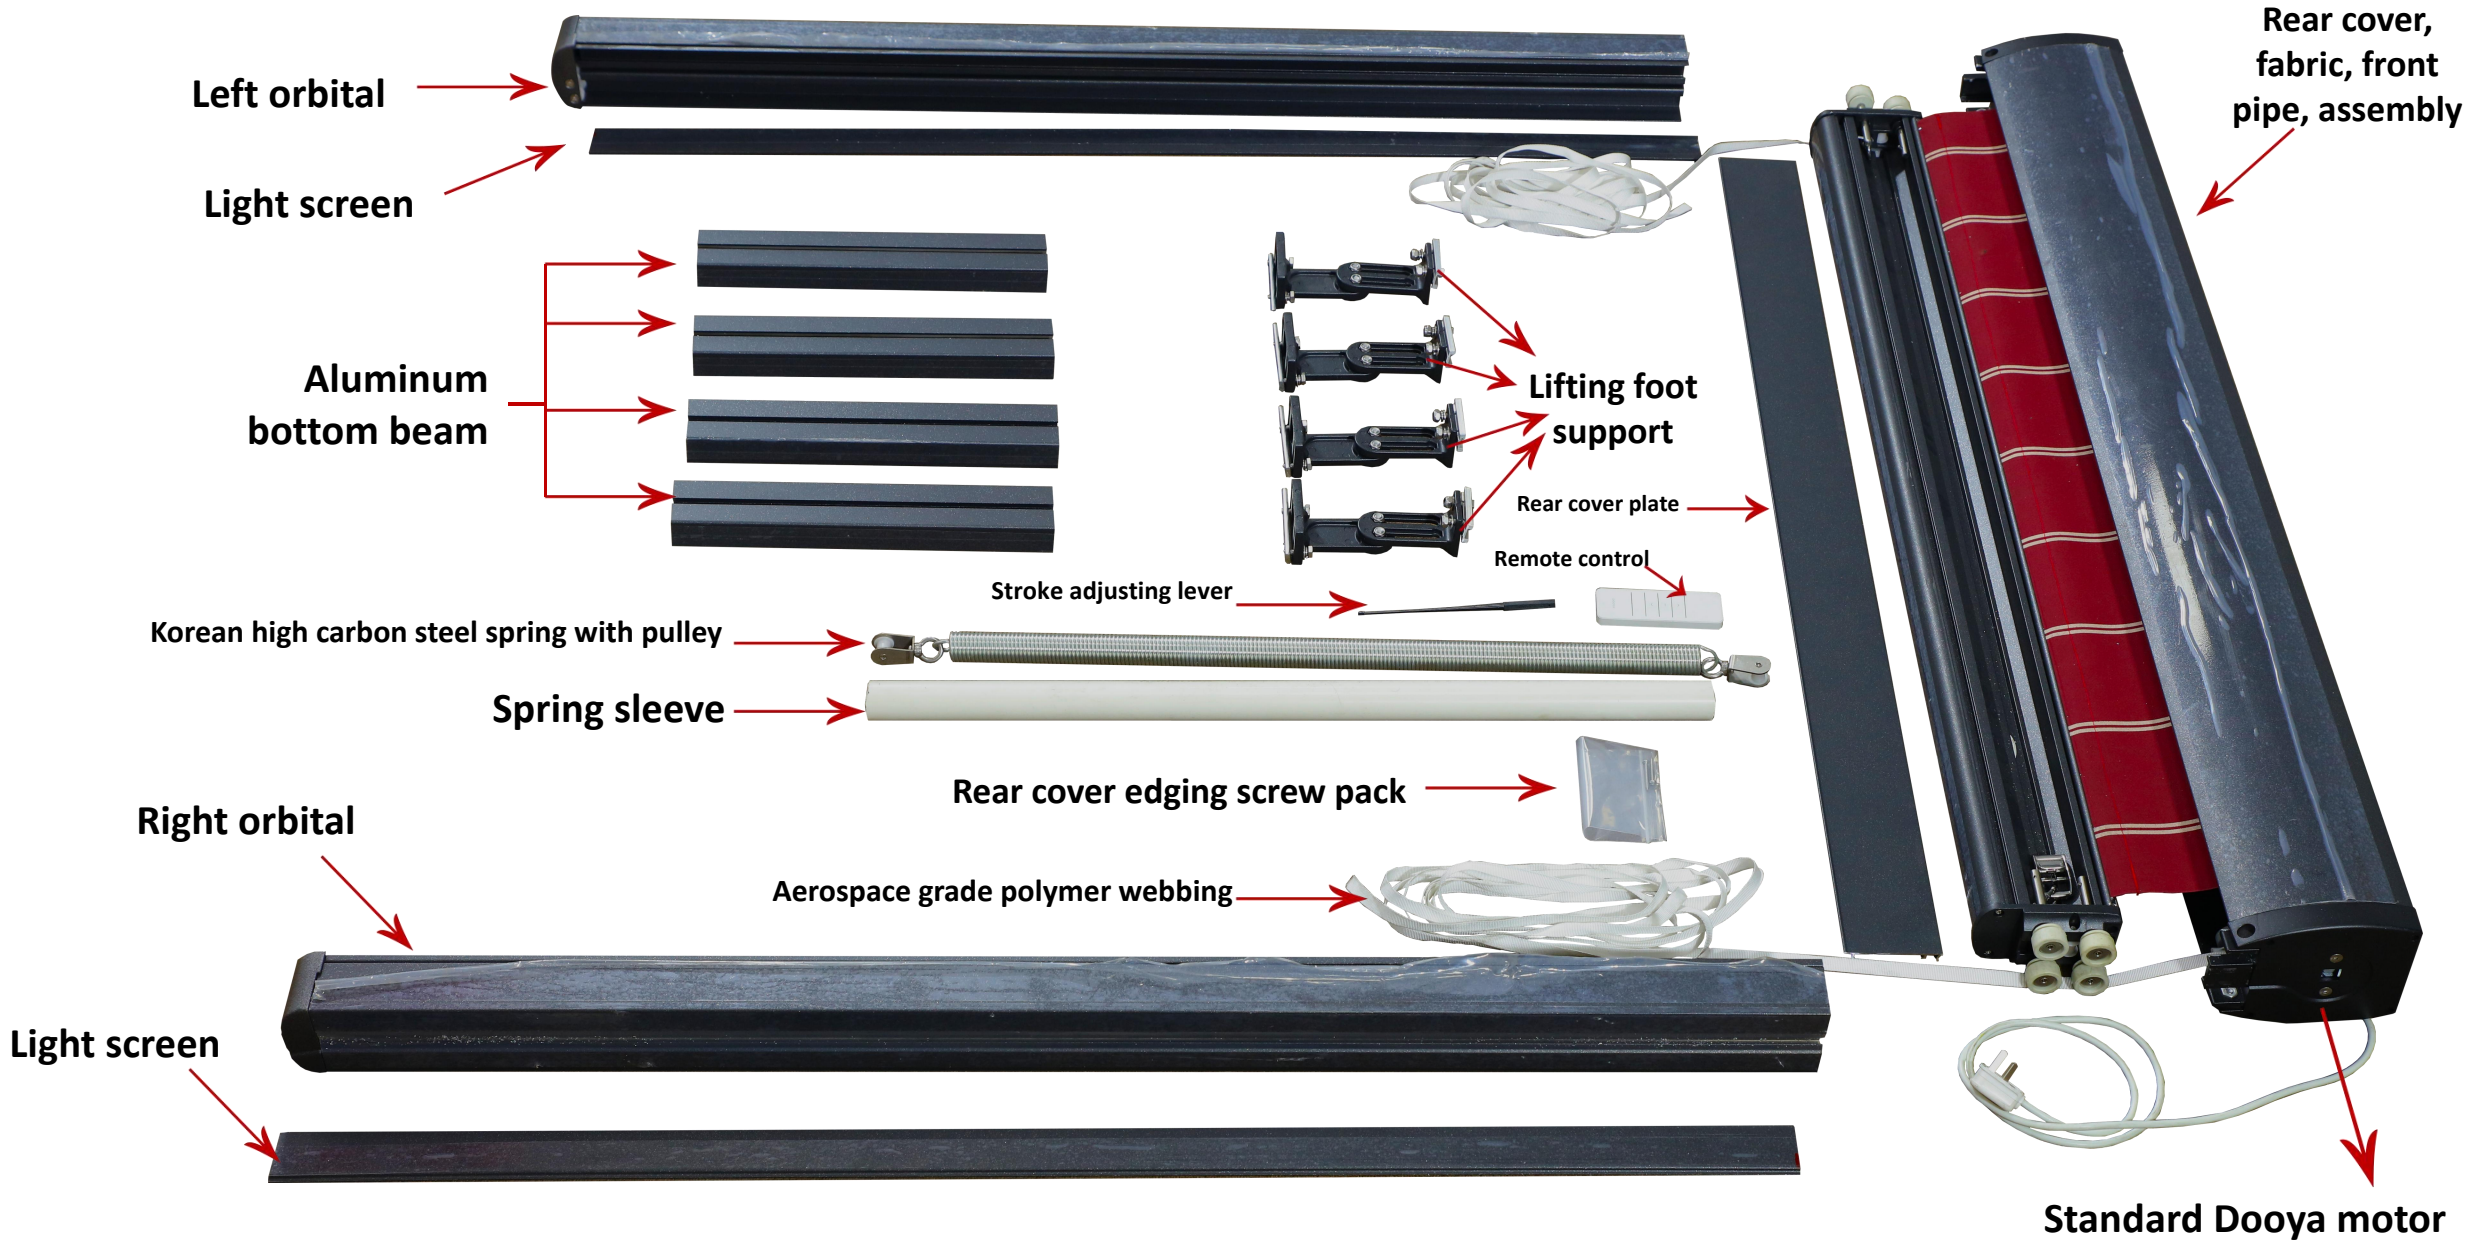

Product Disassembly Diagram