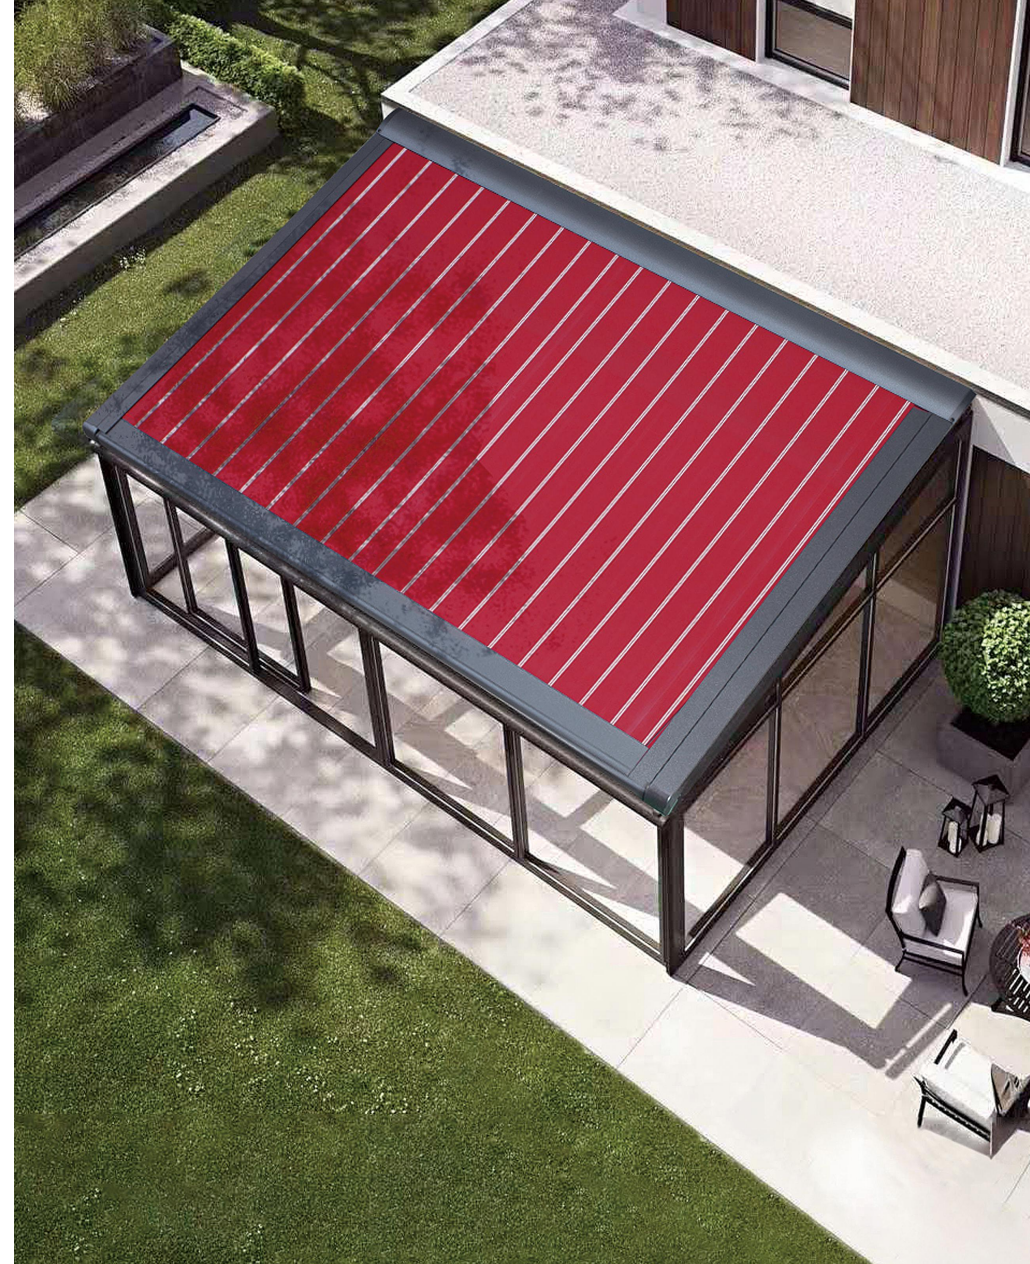

# Sunroom heavy seamless awning product atlas

Full coverage

Remote control

Electric

Shading

Waterproof

# The best partner in the sunroom!

Sun room, outdoor glass roof, endurance plate roof as a more common outdoor roof scheme, have common shortcomings: poor shading effect; At the same time, because it is directly exposed, it is difficult to avoid the risk of throwing objects at high altitude. The appearance of awning greatly improves the above problems.

The awning adopts the fully covered design, which can be completely covered in the sun room/glass top without any change or disassembly of the original structure. While not changing the original capping structure, the simple modeling design can play a more beautifying role in the building and optimizing the sun room.

## Full Cover Design

Both sides of the track with shading plate, track and cloth without gaps; The curtain is fully opened and the front tube is flush with the track to achieve complete shading.