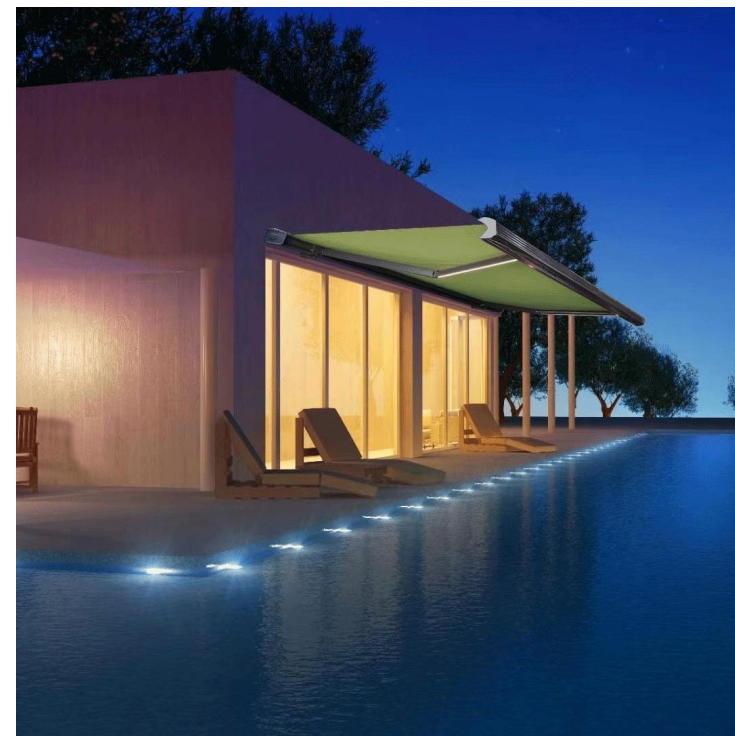

2023

Full Cassette Awning

Electric/Light/Energy Saving/All-in-one Seal

Full Cassette Awning

Awnings can also be high-end

- As a new generation of telescopic awning products, the full box awning is much more advanced than the traditional telescopic awning in shape design, technological intelligence and durability.
- With the all-in-one box design, the cloth and the curved arm can be fully packed into the box, which can not only play a protective role, but also make the whole product look more neat and beautiful. The beautiful lines and smooth architecture complement each other, and the aesthetic feeling is full.
- The appearance of the full-box awning makes the application of high-end outdoor space more rich, the modeling is brief, the installation occupies less area, without affecting the original landscape structure, to provide shading and rain services for the outdoor space, to create a more comfortable and advanced leisure space.

The whole box design is adopted, and the cloth and the curved arm can be completely collected into the box. The rain baffle and the box body are also integrated design, and there is no need to install additional rain baffle, which makes the shape more beautiful.

APPLICATION SCENARIO

Terrace/courtyard

Can be used for high-rise terrace, villa courtyard shading, to build their own outdoor space, enjoy

A pleasant slow pace of life.

APPLICATION SCENARIO

Garden pool

In the hot summer, outdoor outdoor swimming pool and garden swimming pool are everyone's favorite resort for leisure and relaxation. A full-box awning set up in the outdoor swimming pool is not only high-end and beautiful, but also can keep out the hot sun, suitable for resting and chatting after swimming sports.