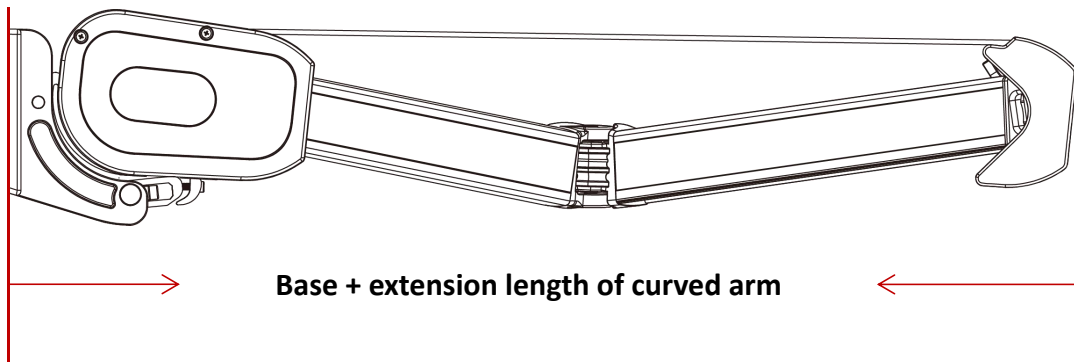

PRODUCT PARAMETER

Bend arm width: 75mm

Coil diameter: 80mm

Coil tube thickness: 1.5mm

Bend arm wall thickness: 4mm

Bend arm thickness: 40mm

* Due to the inevitable loss and error in the production process, the actual profile size will have an error of 0.Xmm.

APPEARANCE COLOR

Bright white

Frosted black

PRODUCT NOTICE

Length of retracted arm

1.5m bending arm retraction length: 1.04m	3.0 m bending arm retraction length: 1.85 m
2.0m bending arm retraction length: 1.32m	3.5m retracted arm length: 2.05m
2.5m retracted arm length: 1.54m	4.0m bending arm retraction length: 2.29m

A: The distance between two curved arms

Note: If the center bracket is not installed, the distance of A should be kept at least 5cm; If the center support is installed, the distance between A and A must be at least 10cm.