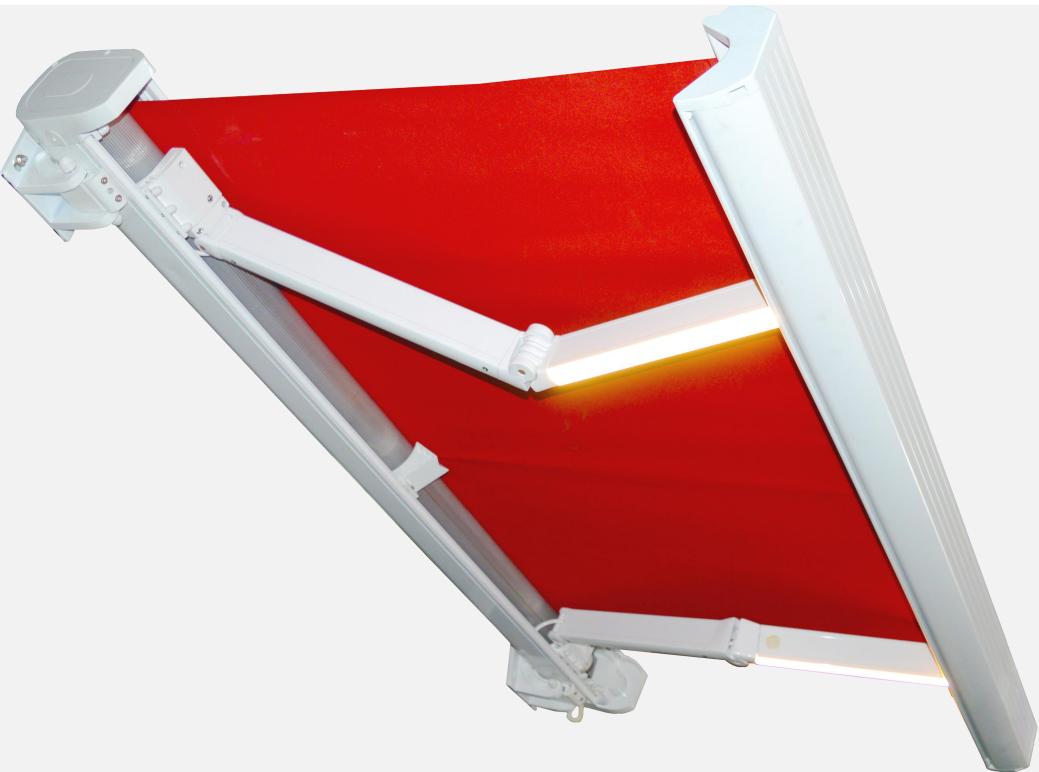

APPEARANCE COLOR