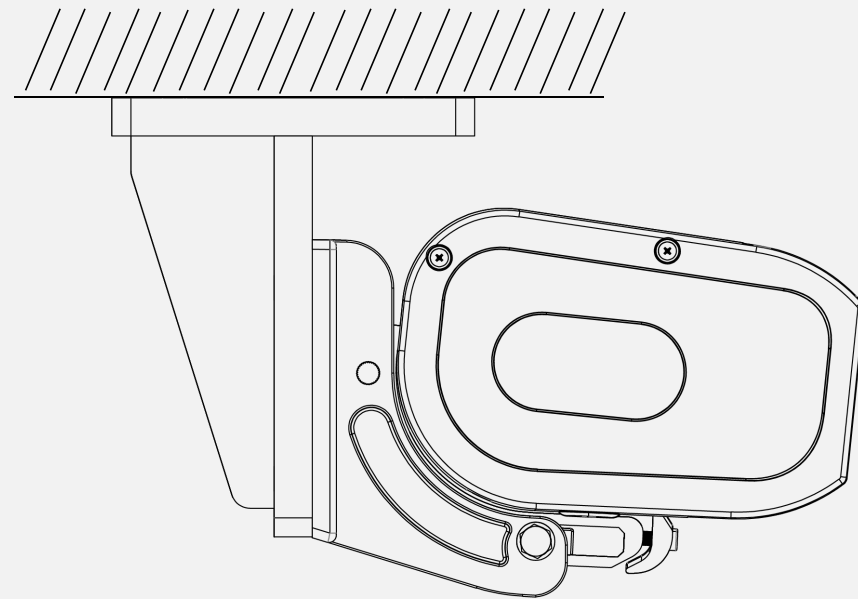

PRODUCT CUSTOMIZE

paperback

Mounting dimension

Wall code size

hoisting

APPLICATION SCENARIO

Shade Windows and doors

It can be installed on the upper edge of door frame and window frame to play the role of shading and rain. The high-end integrated design can not only retain the original design beauty of the building, but also add a sense of advanced.