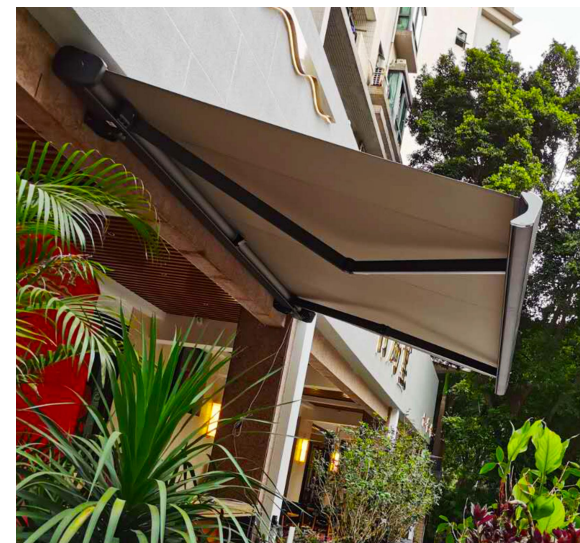

Shop front

A variety of colors, styles of fabric optional, can be customized printed text, logo, suitable for shop facade shading, as well as high-end clubs, coffee shops and other applications, highlight the taste.