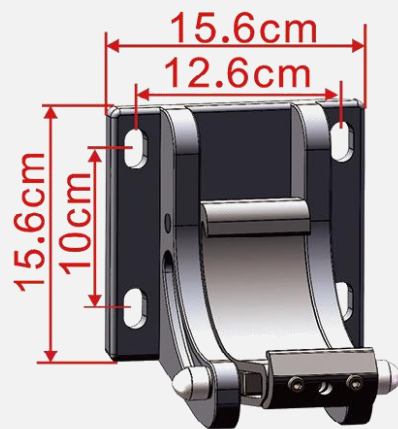

Wall code size