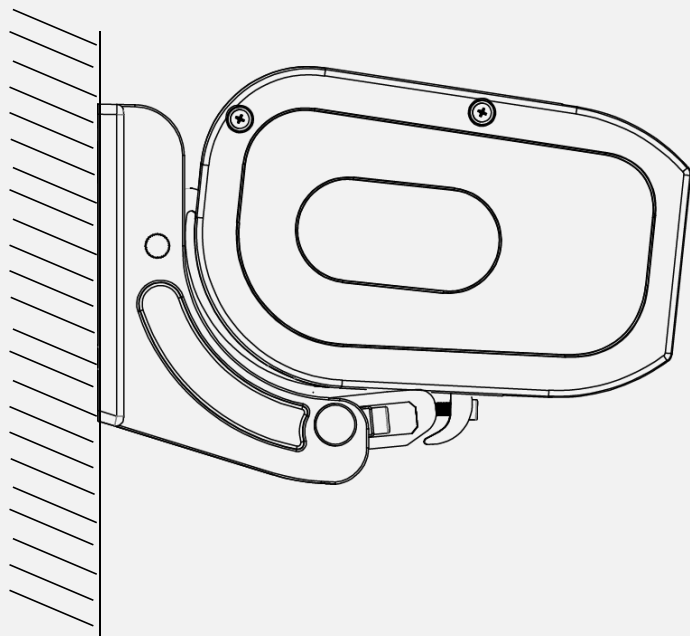

PRODUCT CUSTOMIZE

paperback