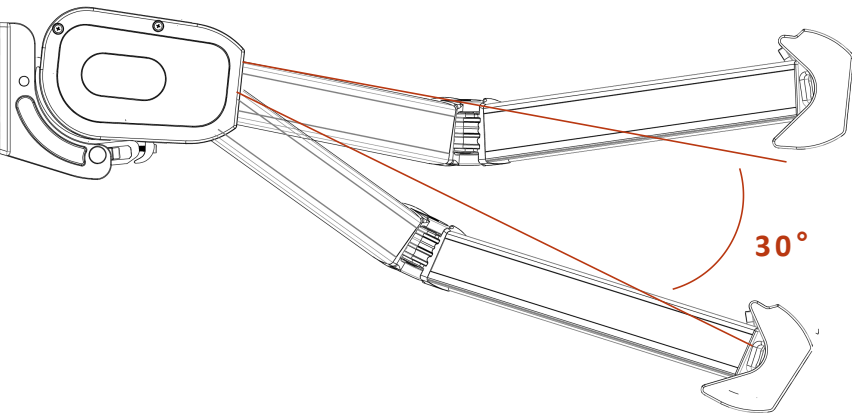

Full Cassette

open type

Upgrade balance system

Adjustable, more stable closing, longer life

Adopt the industry leading professional balance system, bend arm closure more stable, longer service life!

Adjustable up and down to a maximum of 30°.

New type

By adopting patented balance system, the upper and lower part of the bend arm can be adjusted by 30° for precise positioning, and the force of which is supported by the wall, which greatly improves the stability and firmness of the bend arm and can solve the problem of tight folding of the large size bend arm.

Old type

The old model adopts ordinary connection without any treatment. The bending arm is easy to loosen when using screws for a long time, which leads to the bending arm sagging, the whole box cannot be closed completely, and the stability is poor.