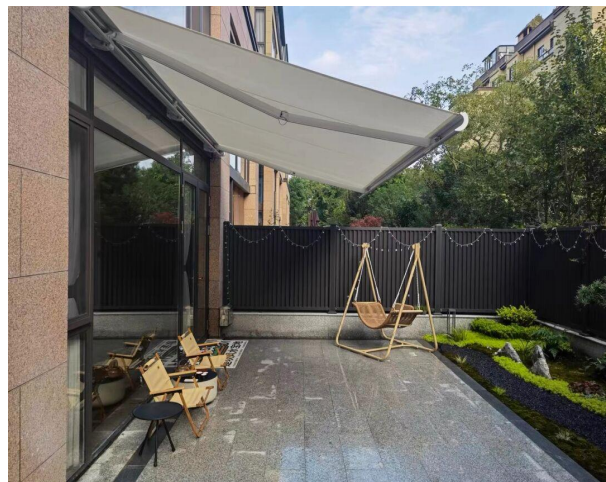

2023

Full Cassette Awning

Electric/Light/Energy Saving/All-in-one Seal

Full Cassette Awning

Awnings can also be high-end

- As a new generation of telescopic awning products, the full box awning is much more advanced than the traditional telescopic awning in shape design, technological intelligence and durability.
- With the all-in-one box design, the cloth and the curved arm can be fully packed into the box, which can not only play a protective role, but also make the whole product look more neat and beautiful. The beautiful lines and smooth architecture complement each other, and the aesthetic feeling is full.
- The appearance of the full-box awning makes the application of high-end outdoor space more rich, the modeling is brief, the installation occupies less area, without affecting the original landscape structure, to provide shading and rain services for the outdoor space, to create a more comfortable and advanced leisure space.

The whole box design is adopted, and the cloth and the curved arm can be completely collected into the box. The rain baffle and the box body are also integrated design, and there is no need to install additional rain baffle, which makes the shape more beautiful.

APPLICATION SCENARIO

Terrace/courtyard

Can be used for high-rise terrace, villa courtyard shading, to build their own outdoor space, enjoy

A pleasant slow pace of life.

APPLICATION SCENARIO

Garden pool

In the hot summer, outdoor outdoor swimming pool and garden swimming pool are everyone's favorite resort for leisure and relaxation. A full-box awning set up in the outdoor swimming pool is not only high-end and beautiful, but also can keep out the hot sun, suitable for resting and chatting after swimming sports.