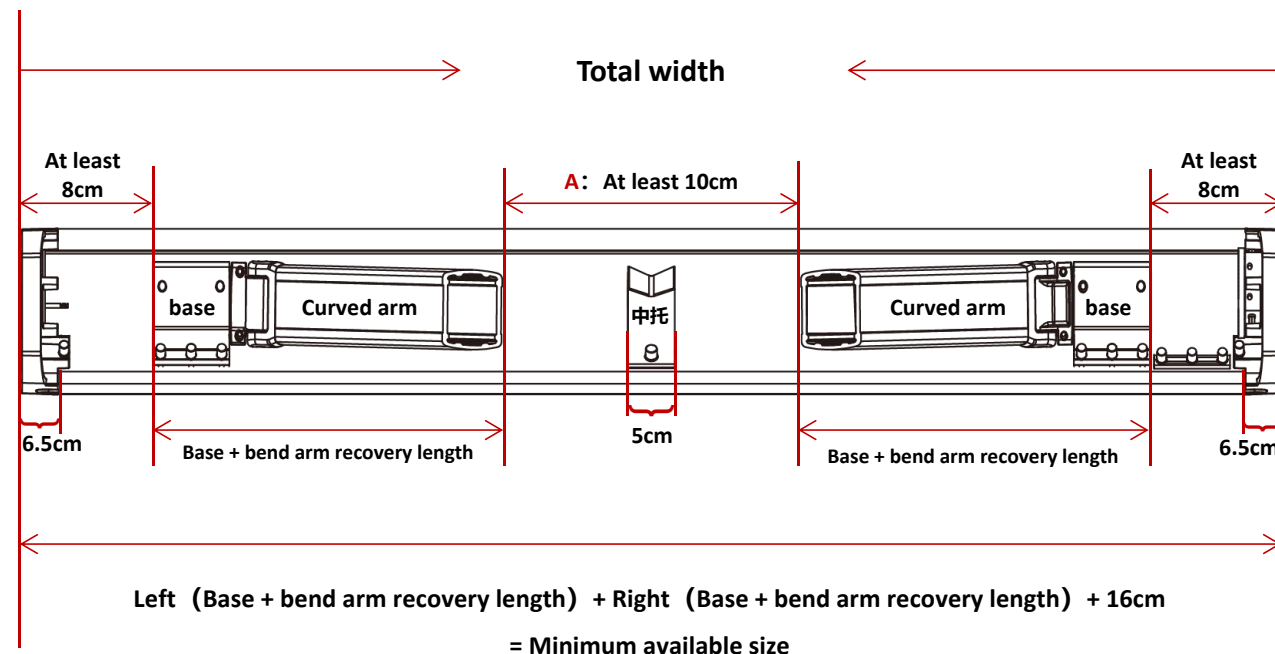

PRODUCT PARAMETER

Bend arm width: 75mm

Coil diameter: 80mm

Coil tube thickness: 1.5mm

Bend arm wall thickness: 4mm

Bend arm thickness: 40mm

* Due to the inevitable loss and error in the production process, the actual profile size will have an error of 0.Xmm.

APPEARANCE COLOR

Bright white

Frosted black

PRODUCT NOTICE

Length of retracted arm

1.5m bending arm retraction length: 1.04m	3.0 m bending arm retraction length: 1.85 m
2.0m bending arm retraction length: 1.32m	3.5m retracted arm length: 2.05m
2.5m retracted arm length: 1.54m	4.0m bending arm retraction length: 2.29m

A: The distance between two curved arms

Note: If the center bracket is not installed, the distance of A should be kept at least 5cm; If the center support is installed, the distance between A and A must be at least 10cm.