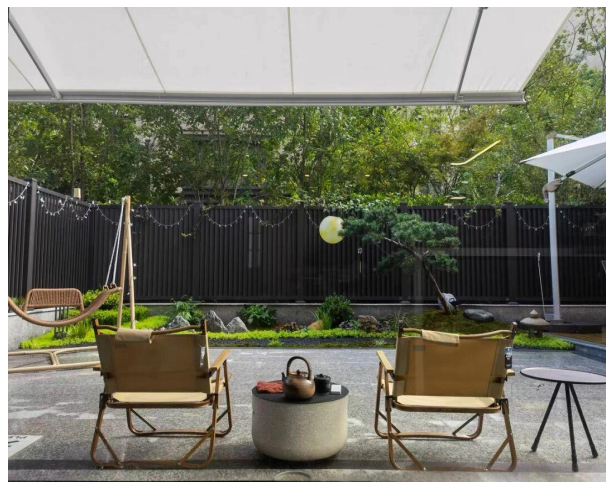

2023

Full Cassette Awning

Electric/Light/Energy Saving/All-in-one Seal

Full Cassette Awning

Awnings can also be high-end

- As a new generation of telescopic awning products, the full box awning is much more advanced than the traditional telescopic awning in shape design, technological intelligence and durability.
- With the all-in-one box design, the cloth and the curved arm can be fully packed into the box, which can not only play a protective role, but also make the whole product look more neat and beautiful. The beautiful lines and smooth architecture complement each other, and the aesthetic feeling is full.
- The appearance of the full-box awning makes the application of high-end outdoor space more rich, the modeling is brief, the installation occupies less area, without affecting the original landscape structure, to provide shading and rain services for the outdoor space, to create a more comfortable and advanced leisure space.

The whole box design is adopted, and the cloth and the curved arm can be completely collected into the box. The rain baffle and the box body are also integrated design, and there is no need to install additional rain baffle, which makes the shape more beautiful.

APPLICATION SCENARIO

Terrace/courtyard

Can be used for high-rise terrace, villa courtyard shading, to build their own outdoor space, enjoy

A pleasant slow pace of life.

APPLICATION SCENARIO

Garden pool

In the hot summer, outdoor outdoor swimming pool and garden swimming pool are everyone's favorite resort for leisure and relaxation. A full-box awning set up in the outdoor swimming pool is not only high-end and beautiful, but also can keep out the hot sun, suitable for resting and chatting after swimming sports.