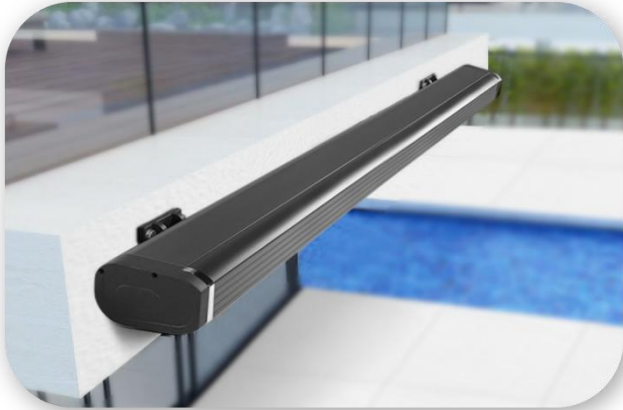

2023

Full Cassette Awning

Electric/Light/Energy Saving/All-in-one Seal

Full Cassette Awning

Awnings can also be high-end

- As a new generation of telescopic awning products, the full box awning is much more advanced than the traditional telescopic awning in shape design, technological intelligence and durability.
- With the all-in-one box design, the cloth and the curved arm can be fully packed into the box, which can not only play a protective role, but also make the whole product look more neat and beautiful. The beautiful lines and smooth architecture complement each other, and the aesthetic feeling is full.
- The appearance of the full-box awning makes the application of high-end outdoor space more rich, the modeling is brief, the installation occupies less area, without affecting the original landscape structure, to provide shading and rain services for the outdoor space, to create a more comfortable and advanced leisure space.

PRODUCT FEATURE

Full box design

Integrated closed design, better protect the parts and fabric, simple and beautiful shape, no need to install additional rain board, occupy small space.

Thickened stainless steel hinges

The curved arm joint adopts thickened stainless steel hinge and thickened spring, which makes the elastic force stronger and more durable.

Spanish fabric

High color fastness, 10 years will not fade.

LED waterproof light belt

Independent control lighting, using LED waterproof light belt, low energy consumption and more energy saving, 5000k brightness, three gears adjustable.

Hidden drain tank

Both ends of the front edge with drainage holes, to solve the traditional awning front floating water, wind blown into the malpractice