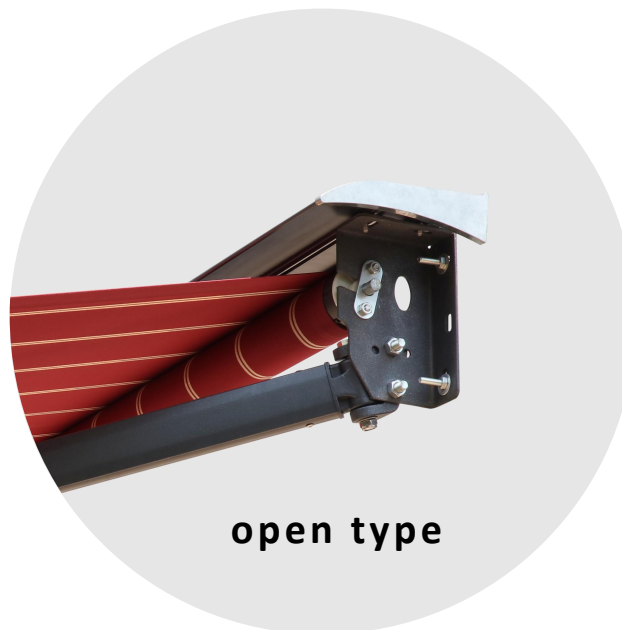

Integrated Seal Design

No additional rain baffle is required

The whole box design is adopted, and the cloth and the curved arm can be completely collected into the box. The rain baffle and the box body are also integrated design, and there is no need to install additional rain baffle, which makes the shape more beautiful.

open type