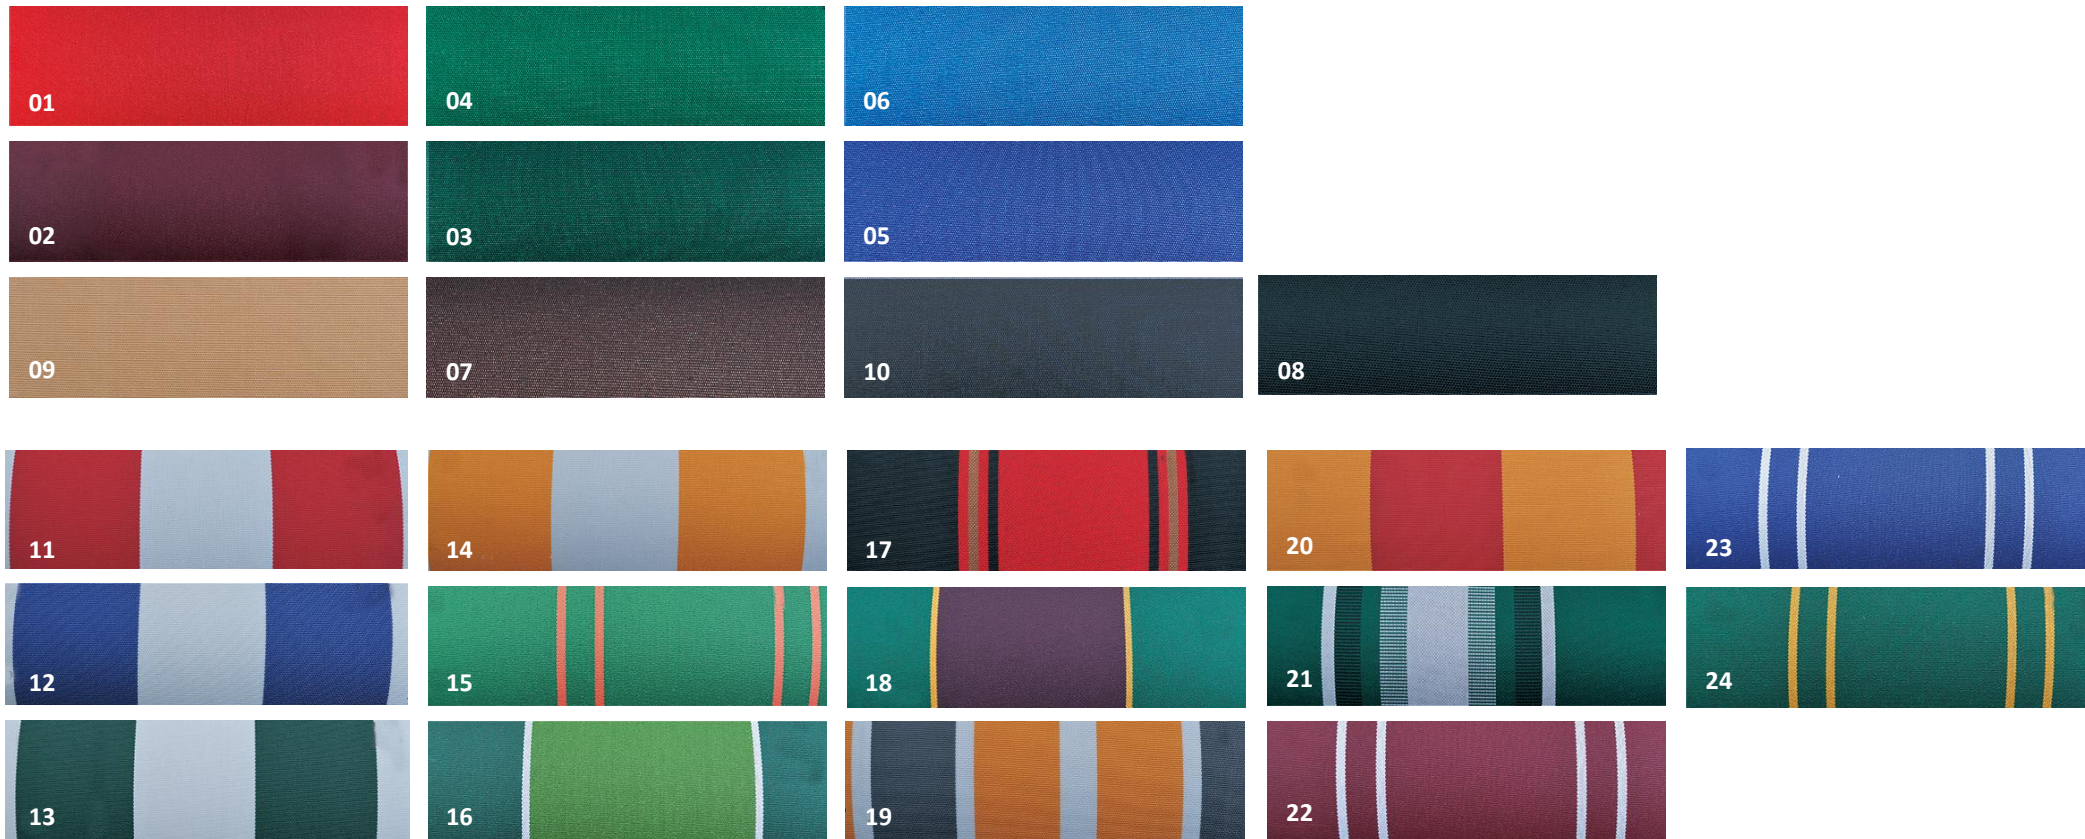

High sun proof fabric

Economical benefits, two years do not fade

Selected Chinese well-known fabric enterprise products, stock liquid acrylic fabric used for outdoor products excellent performance, anti-fouling, waterproof, fast effect is outstanding, durable, wrinkle resistant tear resistant, many sunshade brands preferred outdoor supplies fabric.