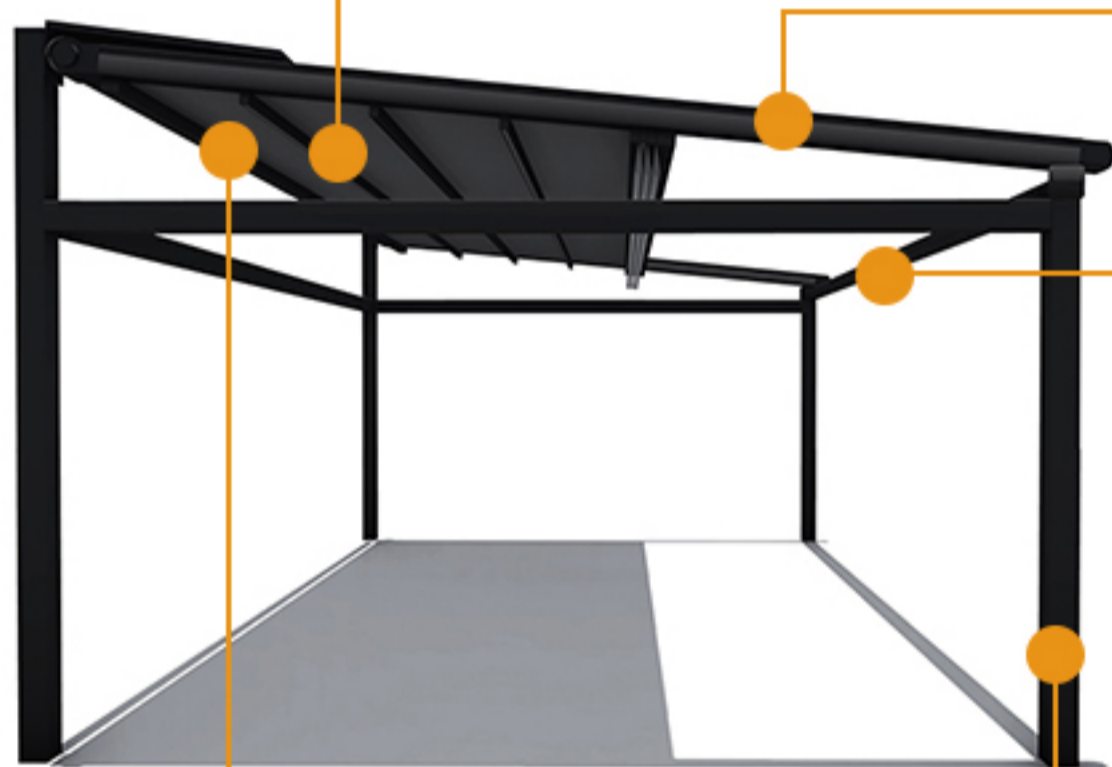

# Material details

Our folding canopy tops accumulate snow up to 10cm thick. The product quality is very stable.

- ① Purlin size  
60\*36mm  
Aluminum thickness  
1.8mm

- ② Rail size  
110\*64mm/120\*86mm/168\*98mm/200\*130mm  
Aluminum thickness  
2mm / 2mm / 2.5mm / 2.5mm

The retractable roof awning must be matched with different sizes of tracks according to the extension length, Ensure the stability of the product structure, and improve the product cost performance.

- ③ Drain notch size  
125\*150mm  
Aluminum thickness  
2mm

# ALUMINUM RETRACTABLE ROOF SPECIFICATIONS

Material	6063-T5 Aluminum	Fabric features	100% Waterproof
Maximum Width	12x5m		
Color options	White/Beige/ Gray	Remote Control	1 Channel or 5 Channel
Electric Motor's Voltage	220V to 24V	Linear Strip LED light	3000K(Yellow)
Optional Accessories	Wind proof roller blinds/LED light/ Wind and Rain sensor/Fan,etc.	Installation	The installation instruction or video will provided

# Drainage method

Can add LED strips

Close tightly

Waterproof design