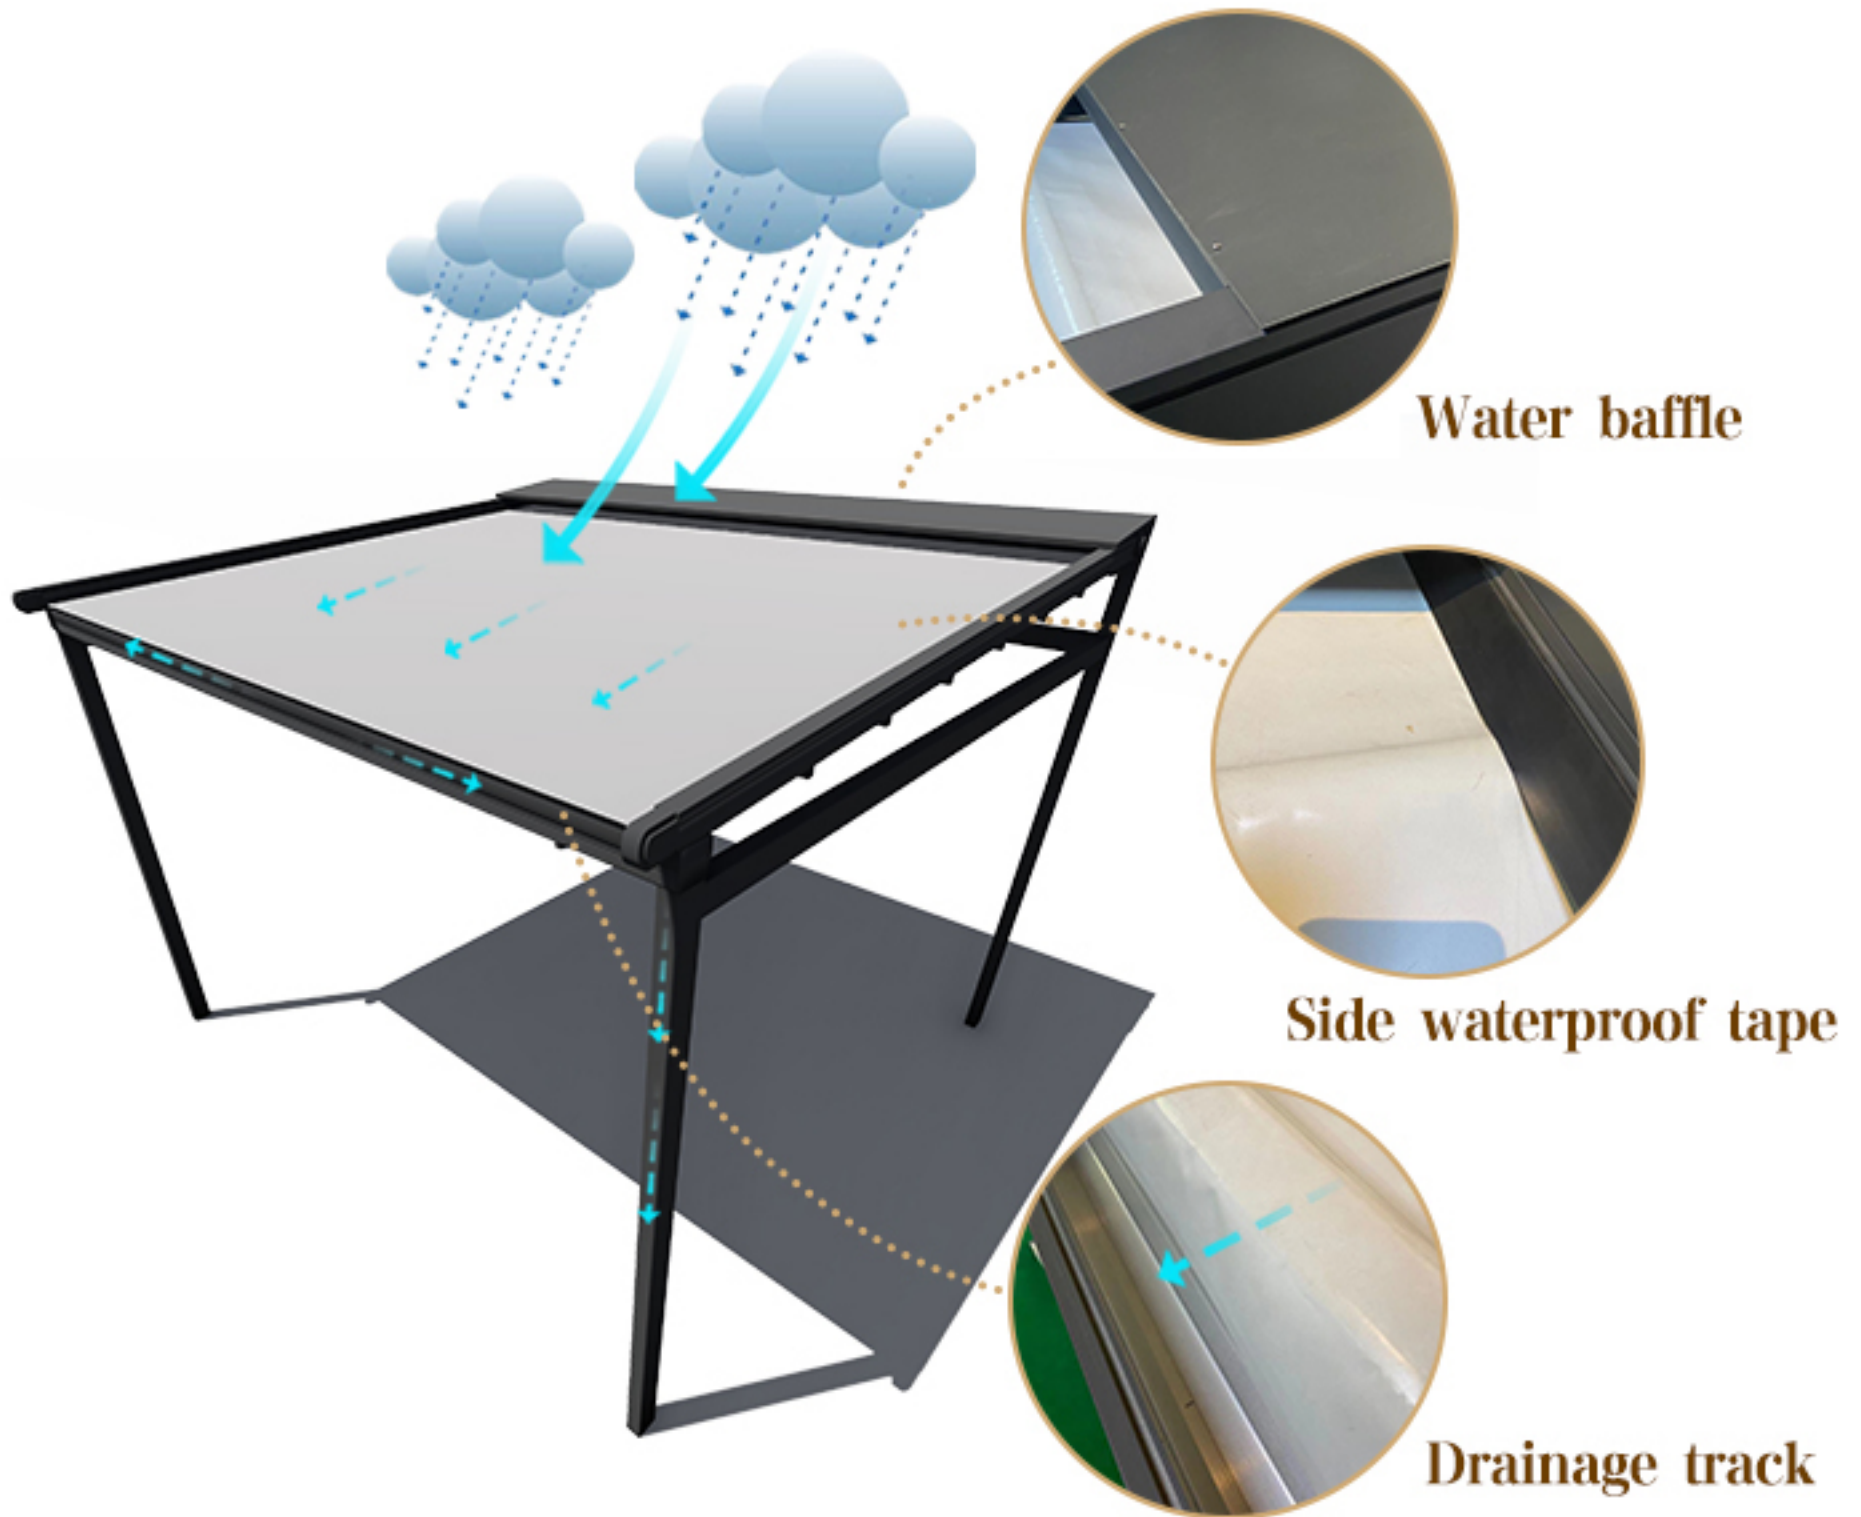

# ALUMINUM RETRACTABLE ROOF SPECIFICATIONS

Material	6063-T5 Aluminum	Fabric features	100% Waterproof
Maximum Width	12x5m		
Color options	White/Beige/ Gray	Remote Control	1 Channel or 5 Channel
Electric Motor's Voltage	220V to 24V	Linear Strip LED light	3000K(Yellow)
Optional Accessories	Wind proof roller blinds/LED light/ Wind and Rain sensor/Fan,etc.	Installation	The installation instruction or video will provided

# Drainage method

Can add LED strips

Close tightly

Waterproof design