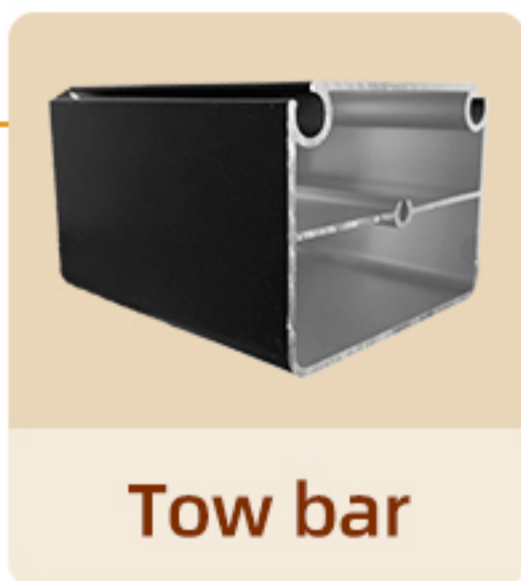

# Material details

Our folding canopy tops accumulate snow up to 10cm thick. The product quality is very stable.

- ① Purlin size  
60\*36mm  
Aluminum thickness  
1.8mm

- ② Rail size  
110\*64mm/120\*86mm/168\*98mm/200\*130mm  
Aluminum thickness  
2mm / 2mm / 2.5mm / 2.5mm

The retractable roof awning must be matched with different sizes of tracks according to the extension length, Ensure the stability of the product structure, and improve the product cost performance.

- ③ Drain notch size  
125\*150mm  
Aluminum thickness  
2mm

- ④ Tow bar size  
80\*60mm  
Aluminum thickness  
1.8mm

- ④ Pillar size  
125\*90mm  
Aluminum thickness  
2mm

High temperature and sun resistance, Durable and resistant to fading.

Anti-fouling coating on the surface ensures no ash accumulation. Dirt resistant and easy to clean, mouldproof and moistureproof.