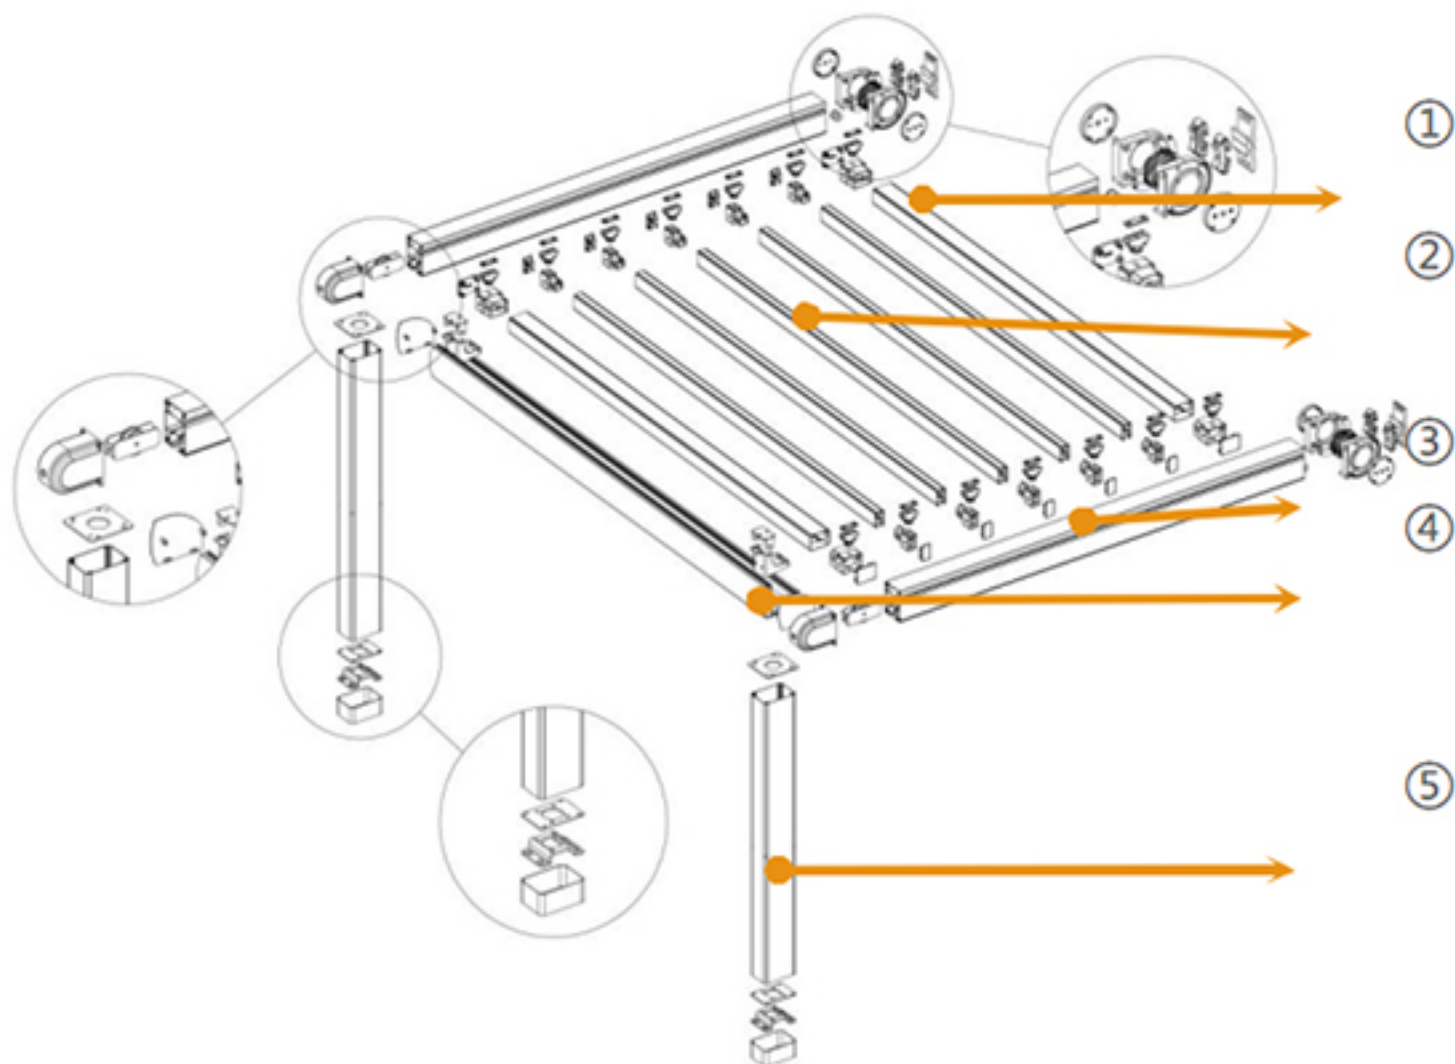

# Material details

Our folding canopy tops accumulate snow up to 10cm thick. The product quality is very stable.

- ① Purlin size  
60\*36mm  
Aluminum thickness  
1.8mm

- ② Rail size  
110\*64mm/120\*86mm/168\*98mm/200\*130mm  
Aluminum thickness  
2mm / 2mm / 2.5mm / 2.5mm

The retractable roof awning must be matched with different sizes of tracks according to the extension length, Ensure the stability of the product structure, and improve the product cost performance.

- ③ Drain notch size  
125\*150mm  
Aluminum thickness  
2mm

- ④ Tow bar size  
80\*60mm  
Aluminum thickness  
1.8mm

- ④ Pillar size  
125\*90mm  
Aluminum thickness  
2mm

High temperature and sun resistance, Durable and resistant to fading.

Anti-fouling coating on the surface ensures no ash accumulation. Dirt resistant and easy to clean, mouldproof and moistureproof.

# Drainage method

Can add LED strips

Close tightly

Waterproof design