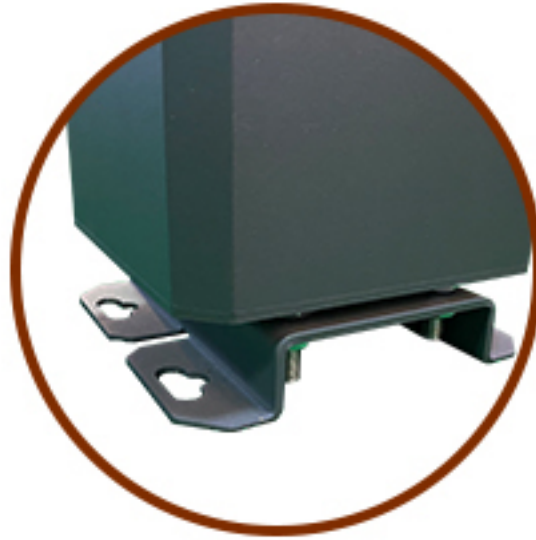

Stable column