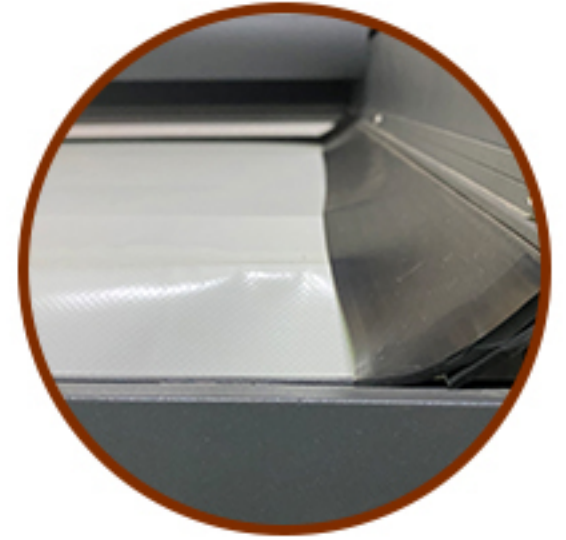

# Drainage method

Can add LED strips

Close tightly

Waterproof design

## Retractable roof awning

6063-T5 Aluminum alloy High hardness, light weight, No deformation

High-quality aluminum

Stable column

Neat chamfered edge