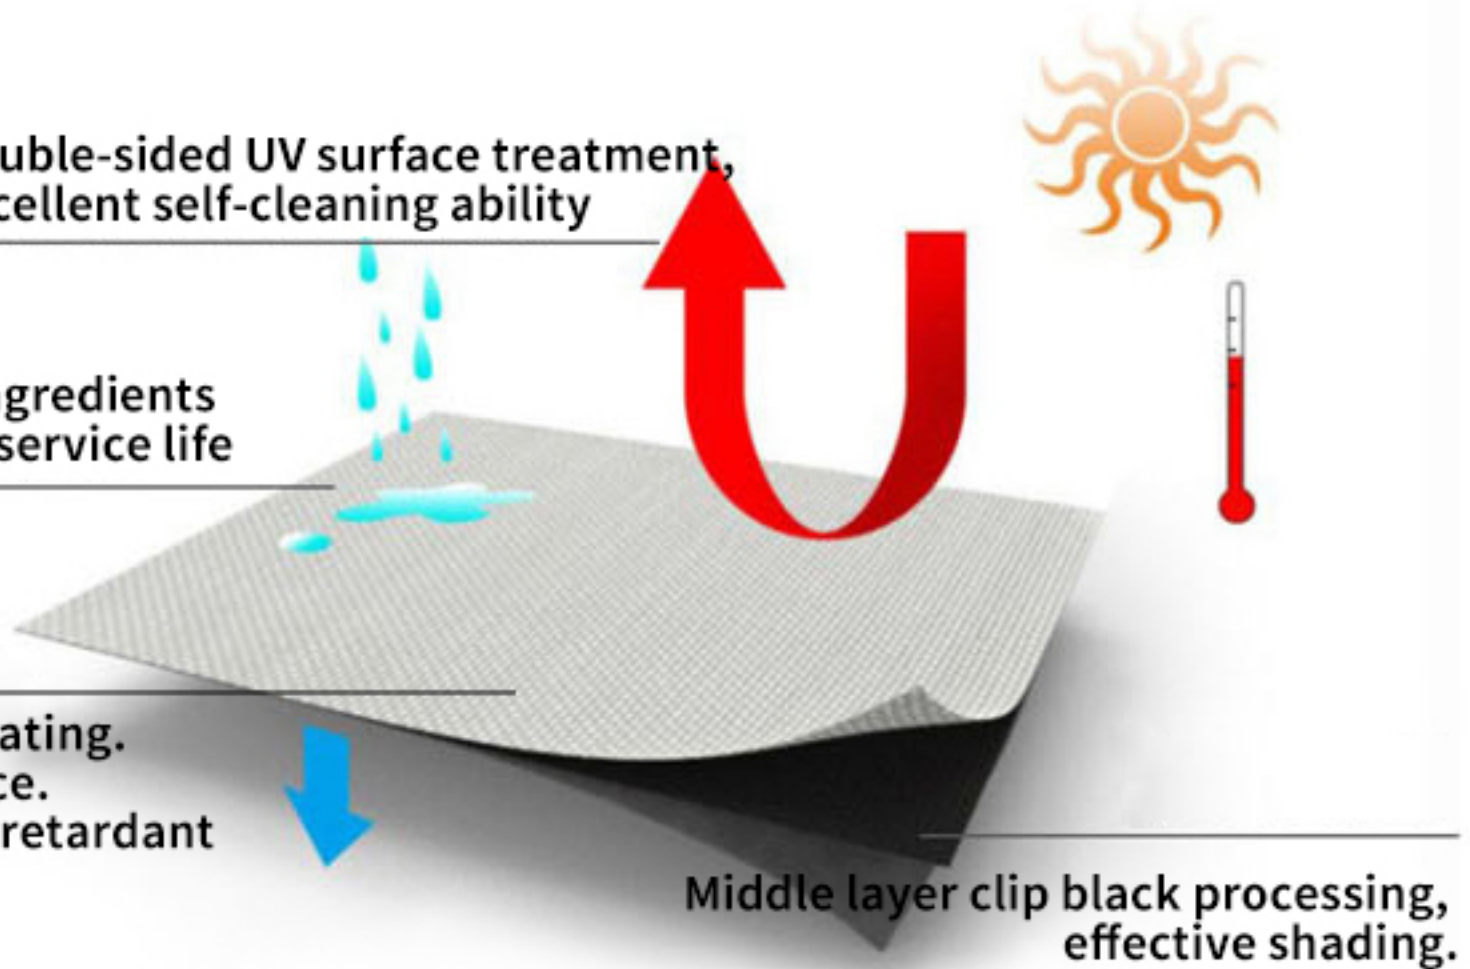

Provides privacy, but does not affect the view.

Environmentally friendly and safe fabric, thickened and durable

Light blocking and waterproof fabric

It can be used outdoors even in rainy days, extreme heat and other bad weather conditions.

Double-sided UV surface treatment, excellent self-cleaning ability

Add anti - UV ingredients to prolong the service life

PVC double-sided coating. Strong tear resistance. Mildew proof, flame retardant

Middle layer clip black processing, effective shading.

# Drainage method

Can add LED strips

Close tightly

Waterproof design