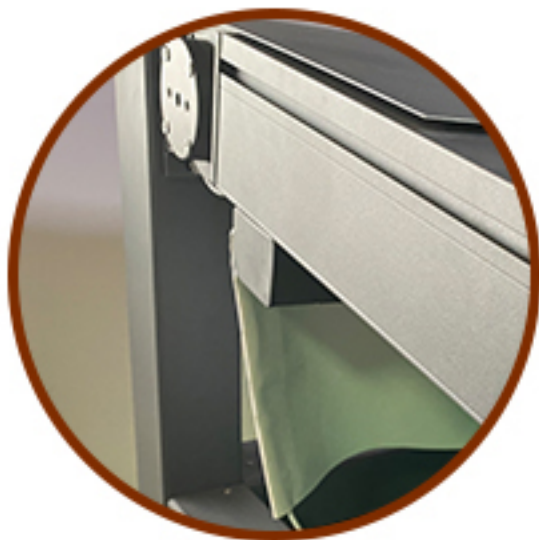

High-quality aluminum